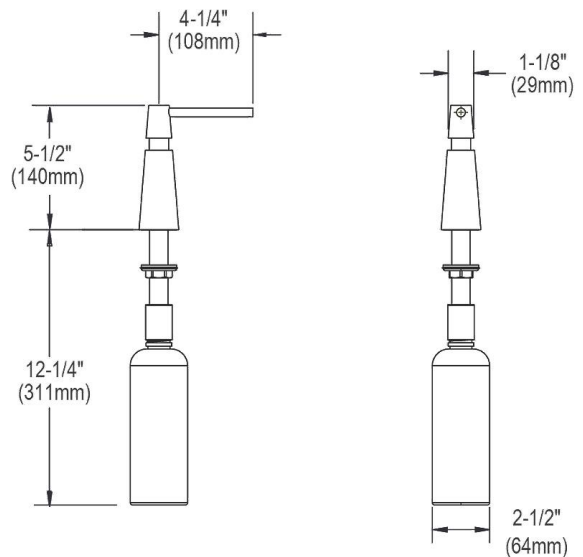

In keeping with our policy of continuing product improvement, Elkay reserves the right to change product specifications without notice. Please visit elkay.com for the most current version of Elkay product specification sheets. This specification describes an Elkay product with design, quality, and functional benefits to the user. When making a comparison of other producers' offerings, be certain these features are not overlooked.